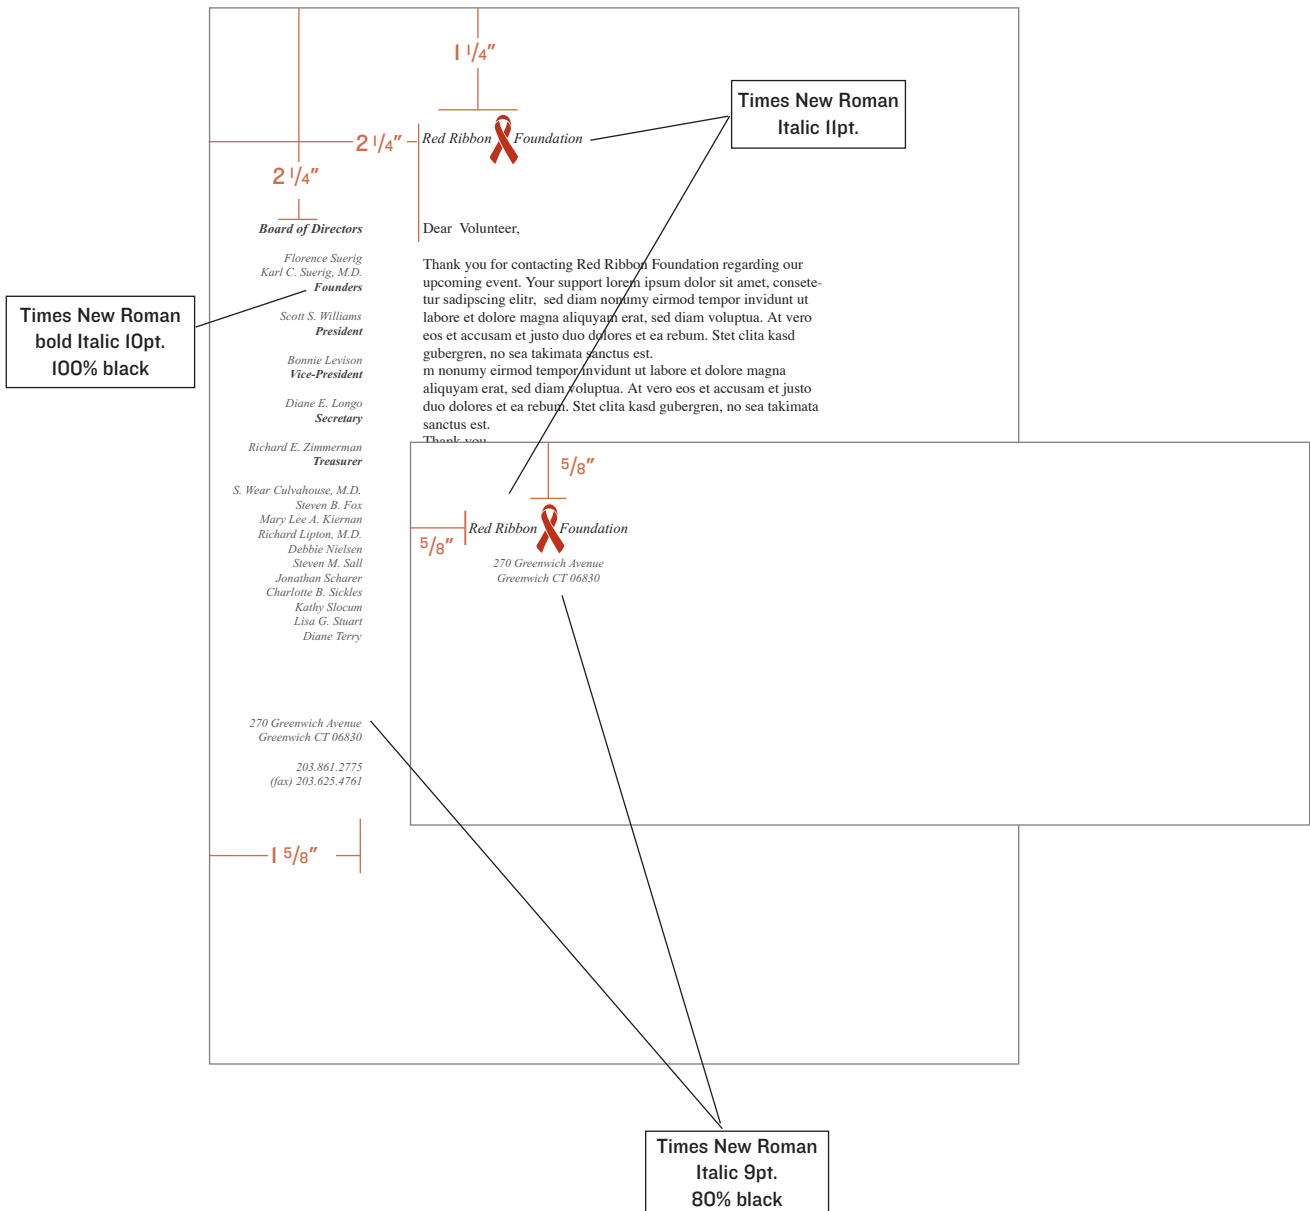

RED RIBBON FOUNDATION GRAPHIC STANDARDS

VERSION 1.0

The Red Ribbon Foundation, founded in 1994 by concerned doctors and citizens, is 100% committed to raising money for AIDS education, research and care.

The Red Ribbon Foundation logo must always be reproduced exactly as specified in this graphics standards outline. The visual relationship between the ribbon and “Red Ribbon Foundation” must be maintained exactly as they appear in the approved artwork and must not be altered or recreated in any way.

CORPORATE IDENTITY

This logo is for stationary system.

PMS 1805
C = 0 M= 100 Y= 85 K = 30
R =155 G= 0 B= 27
Hex# 9B001B

Process Black
C = 0 M= 10 Y= 0 K = 100
R =0 G= 0 B= 0
Hex# 000000

Process Black 80%
C = 0 M= 10 Y= 0 K = 80
R =117 G= 119 B= 122
Hex# 75777A

Do not change scale of width or height of logo in any way. Do not scale one part of the logo and not the other. The entire logo must be scaled proportionately.

STATIONARY SYSTEM

PROMOTIONAL LOGO

This logo is can be used in invitation, signs, and T-shirts.